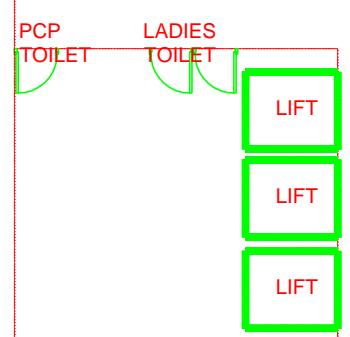

KALAIVANAR ARANGAM
FIRST FLOOR