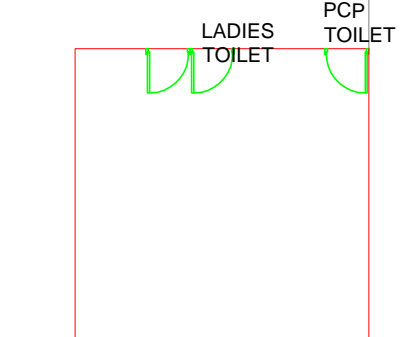

KALAIVANAR ARANGAM
FIRST FLOOR