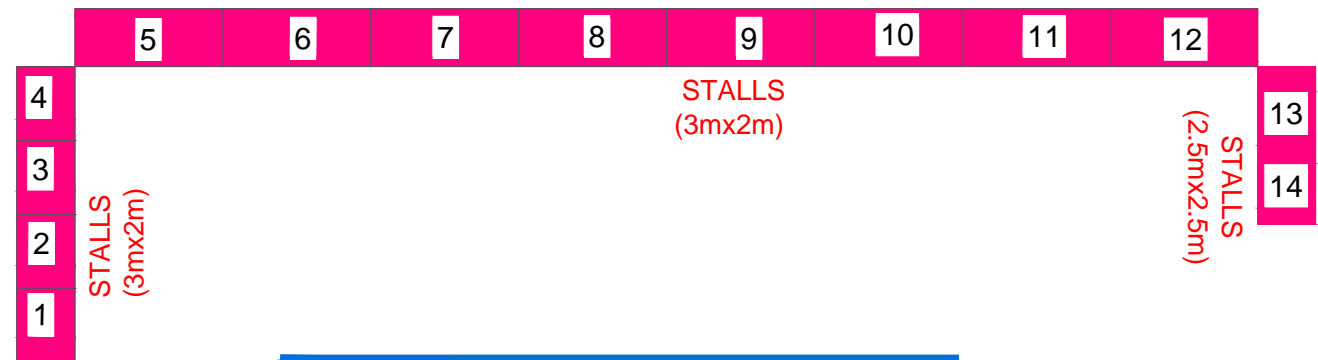

FACULTY LOUNGE
 GENTS TOILET
 GREEN ROOM -1 BOARD ROOM
 GREEN ROOM -2 PREVIEW ROOM
 COSTUME
 AHU2
 ELECTRICAL ROOM

SERVICE LOBBY

EMERGENCY EXIT

LIFT-1
 LIFT-2

LIFT-6

WAY TO BASEMENT
 WAY TO SECOND FLOOR

SERVICE LOBBY

LADIES TOILET

AHU1

AUDITORIUM

AUDITORIUM

AUDITORIUM

COFFEE COUNTER

HALL -A

AUDITORIUM

REGISTRATION COUNTERS

KALAIVANAR ARANGAM
 FIRST FLOOR